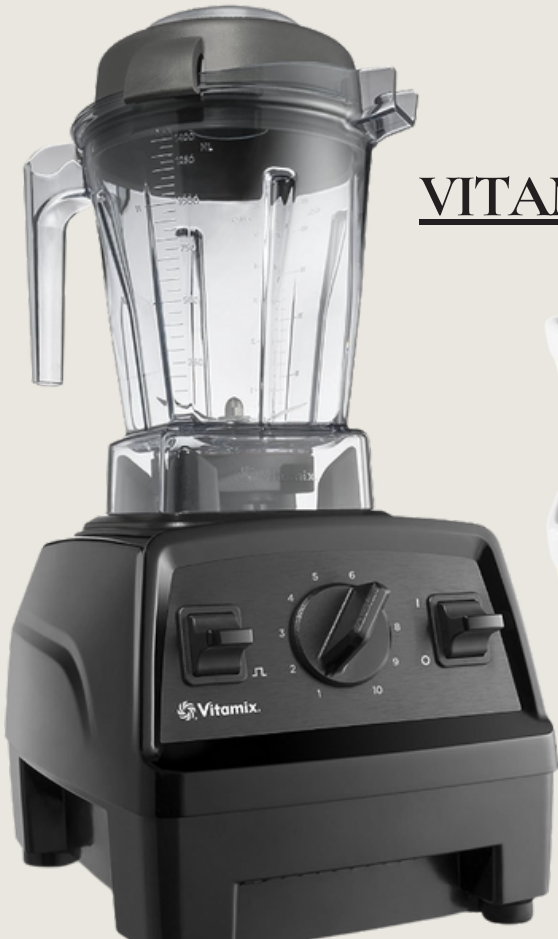

SLANTED ORGANIZER

PANTS HANGER

ALL CLAD  
STAINLESS STEEL

INSTANT POT

COUNTERTOP  
ICE MAKER

KITCHEN

COOKIE SHEETS

BREVILLE  
ESPRESSO MACHINE

VANILLA  
SYRUP

STANLEY

FELLOW  
KETTLE

SODA  
STREAM

VITAMIX

CERAMIC  
BAKEWARE